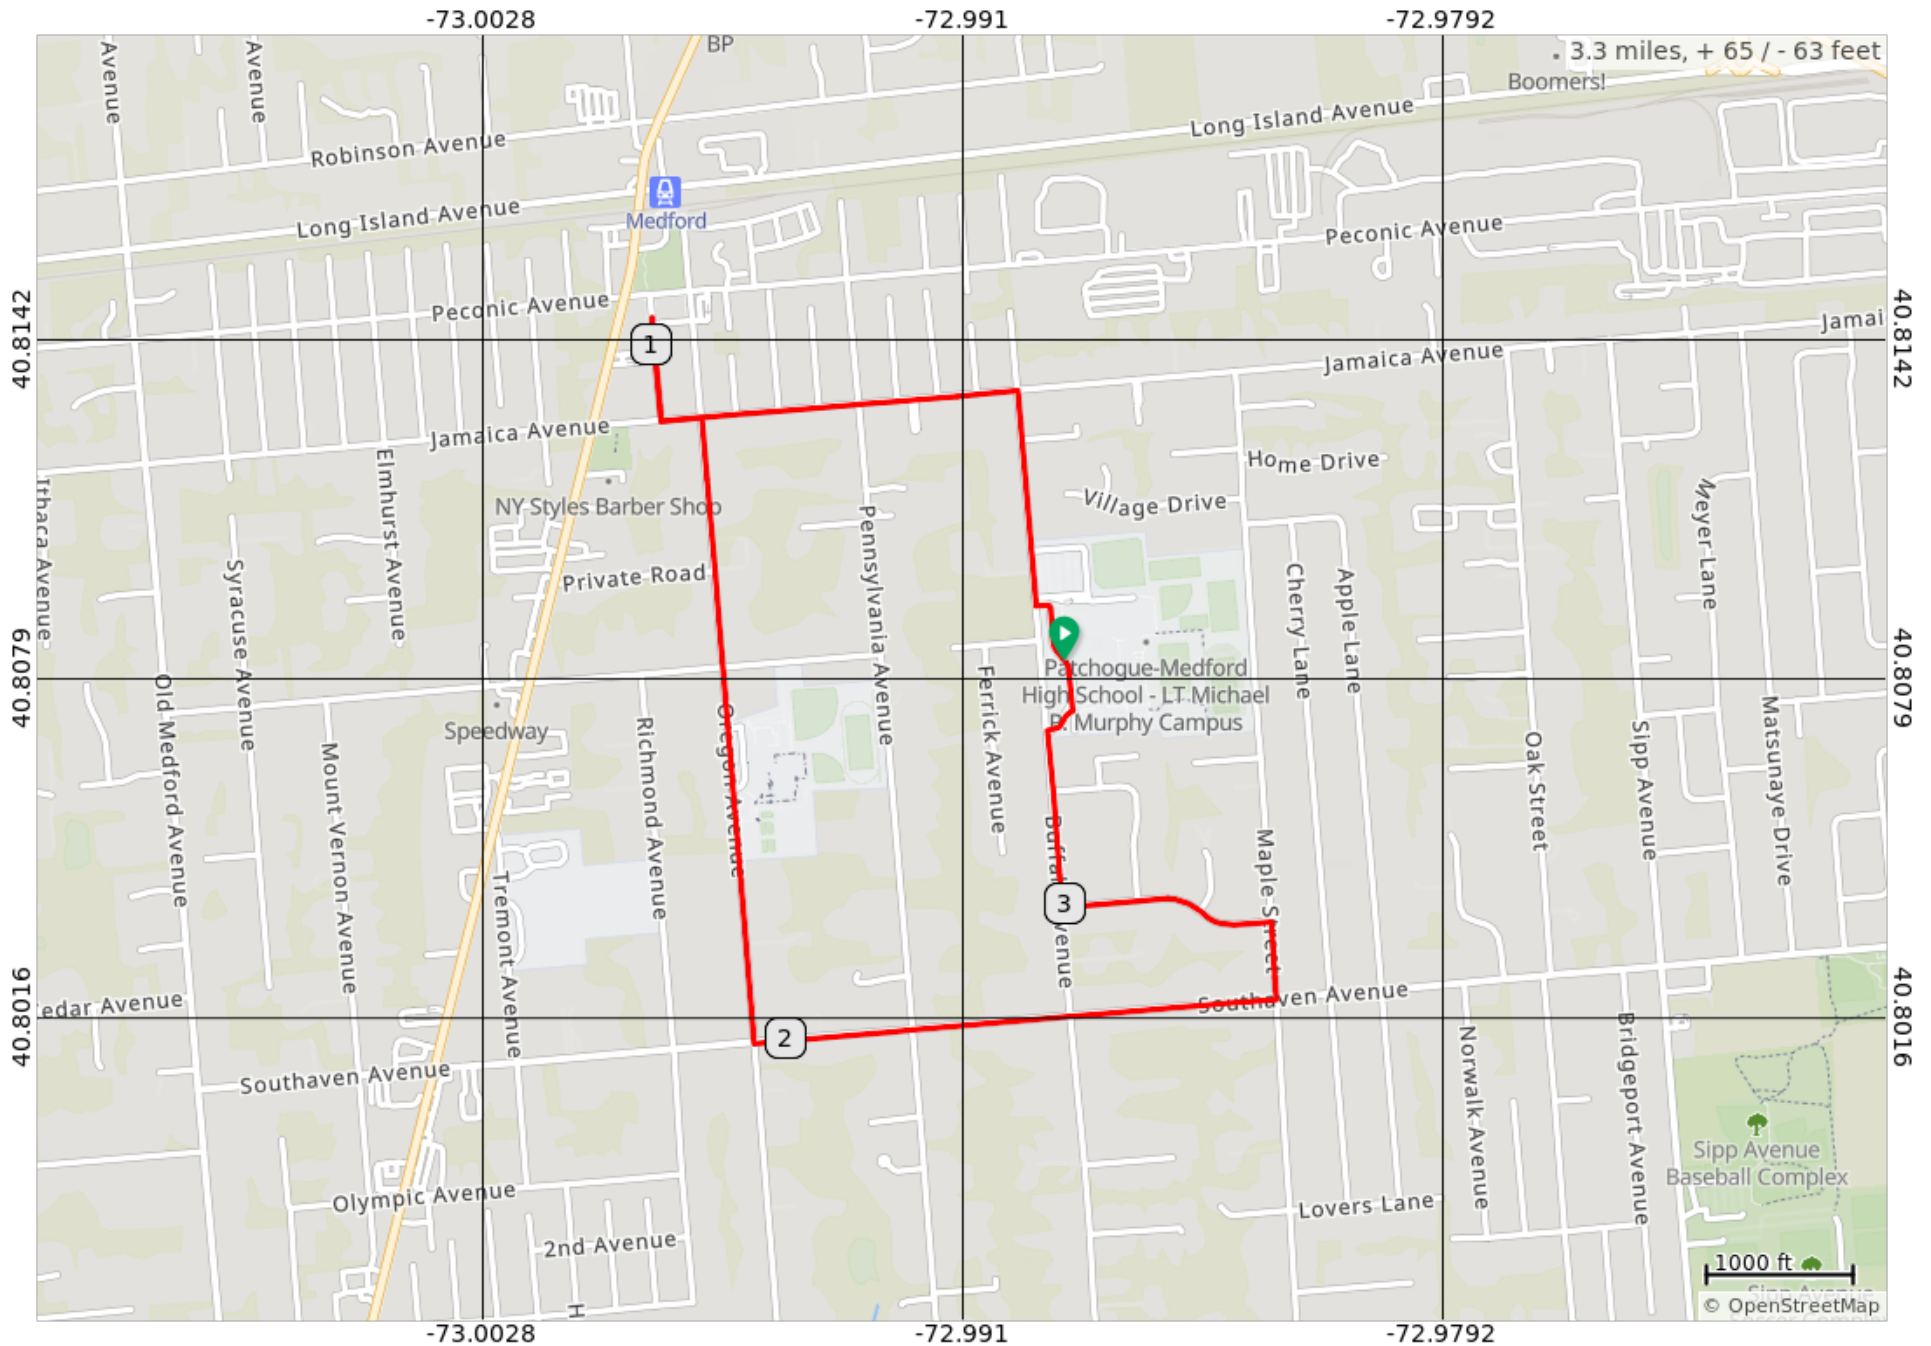

4-16-2024 - Day 3 Part 2 - Michael Murphy Day

Num	Dist	Prev	Type	Note	Next
1.	0.0	0.0	📍	Start of route	0.4
2.	0.4	0.4	←	Left onto Jamaica Ave	0.5
3.	0.8	0.5	→	Right onto Ohio Ave	0.3
4.	1.1	0.3	←	Left onto Jamaica Ave	0.1
5.	1.1	0.1	→	Right onto Oregon Ave	0.8
6.	2.0	0.8	←	Left onto Southaven Ave	0.7
7.	2.6	0.7	←	Left onto Maple St	0.1
8.	2.7	0.1	←	Left onto Virginia Dr	0.3
9.	3.0	0.3	→	Right onto Buffalo Ave	0.2
10.	3.2	0.2	→	Right	0.0
11.	3.3	0.0	←	Left	0.1
12.	3.3	0.1	📍	End of route	0.0

3.3 miles. +65/-63 feet