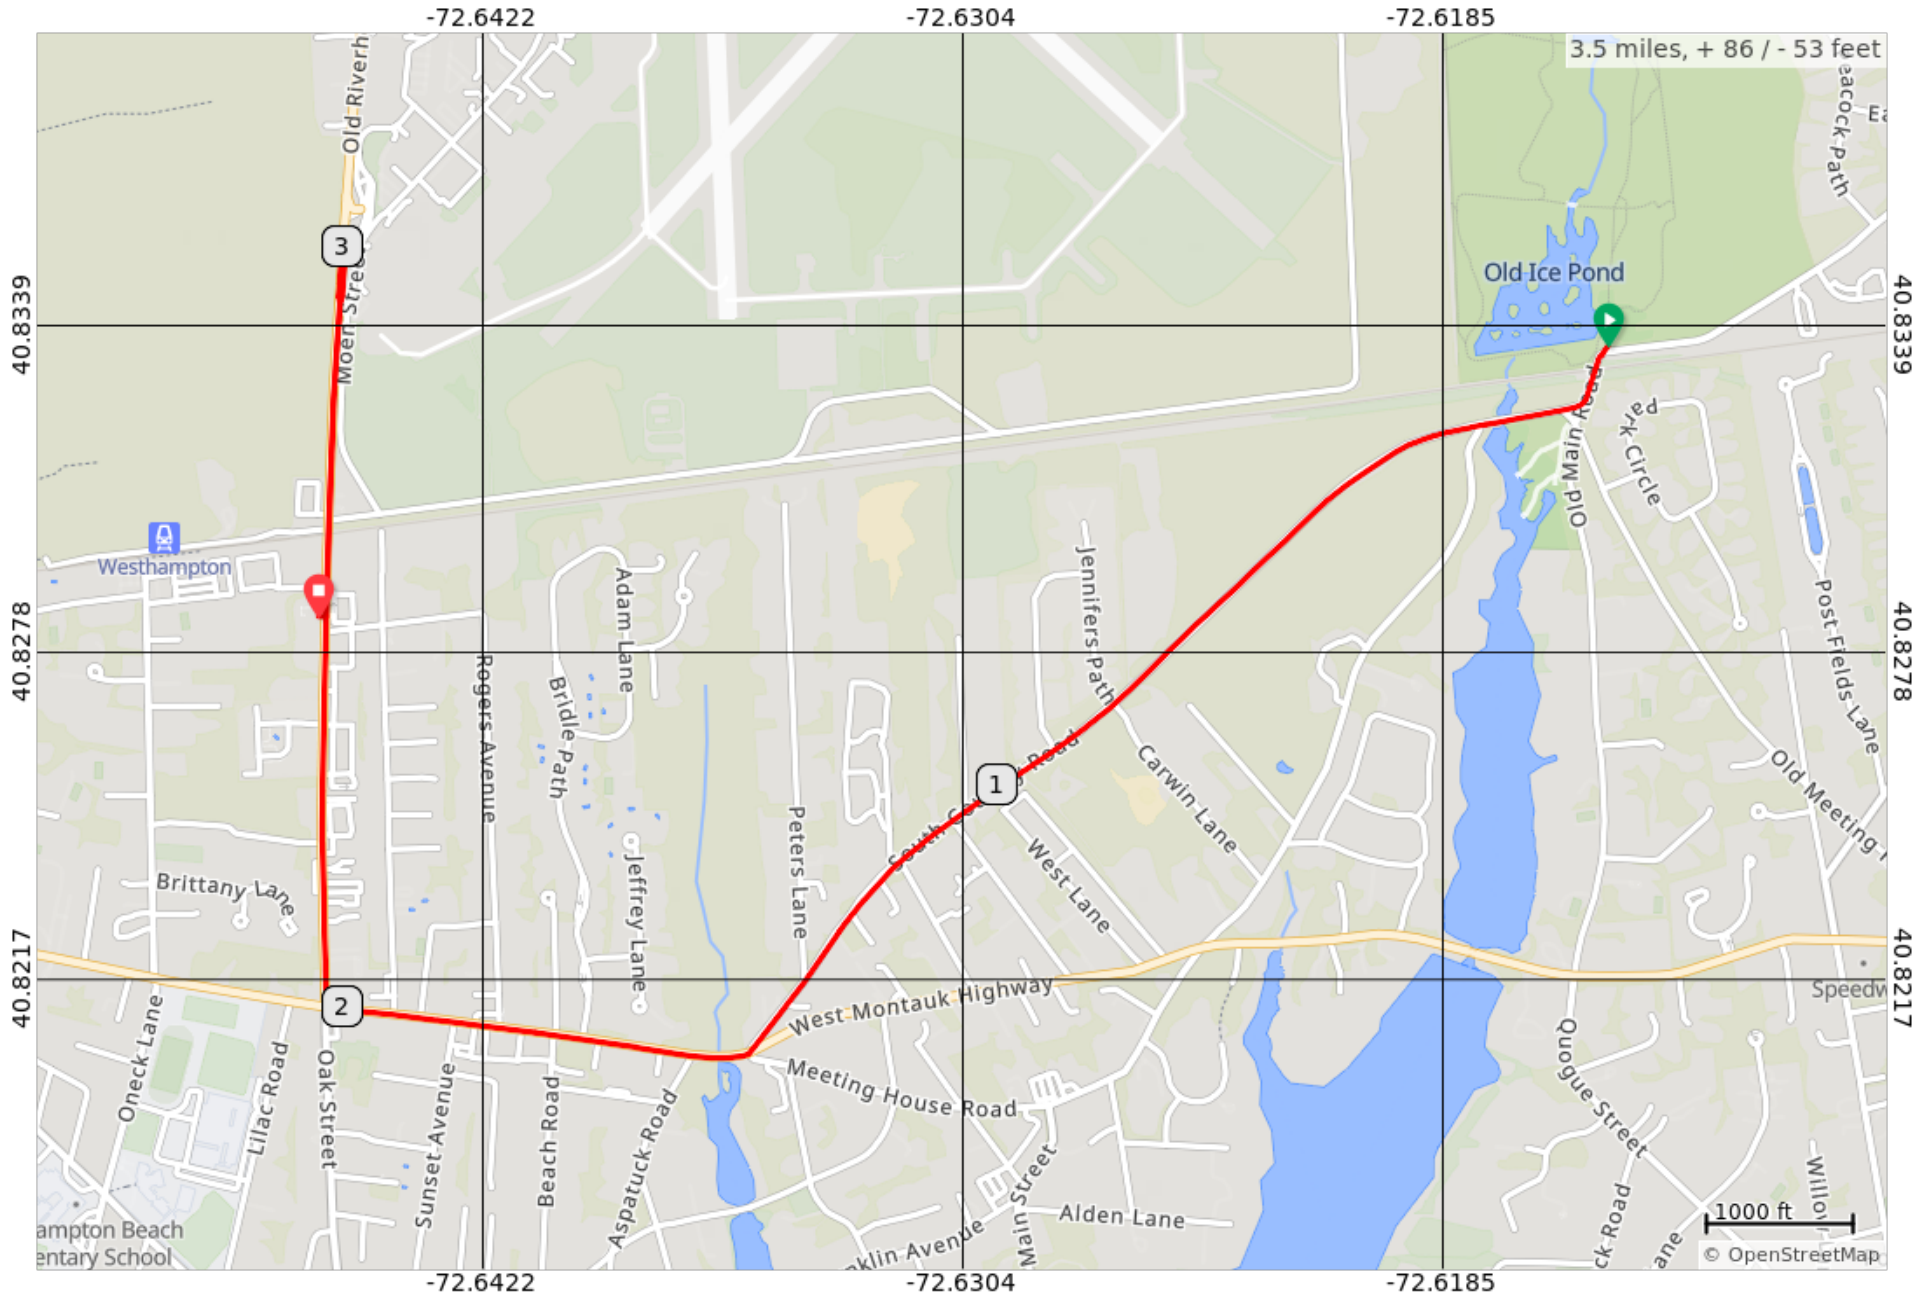

4-19-2024 - Day 6 Part 2 - Team Joey / Team Jordan / 106th Air National Guard

| Num | Dist | Prev | Type | Note | Next |
|-----|------|------|------|---------------------------------------|------|
| 1. | 0.0 | 0.0 | 📍 | Start of route | 0.0 |
| 2. | 0.0 | 0.0 | ↑ | Continue onto Old Main Rd | 0.1 |
| 3. | 0.1 | 0.1 | → | Slight right onto S Country Rd | 1.4 |
| 4. | 1.5 | 1.4 | → | Right onto County Rd 80 W/Montauk Hwy | 0.5 |
| 5. | 2.0 | 0.5 | → | Right onto Old Riverhead Rd | 1.5 |
| 6. | 3.5 | 1.5 | 📍 | End of route | 0.0 |

3.5 miles. +86/-53 feet